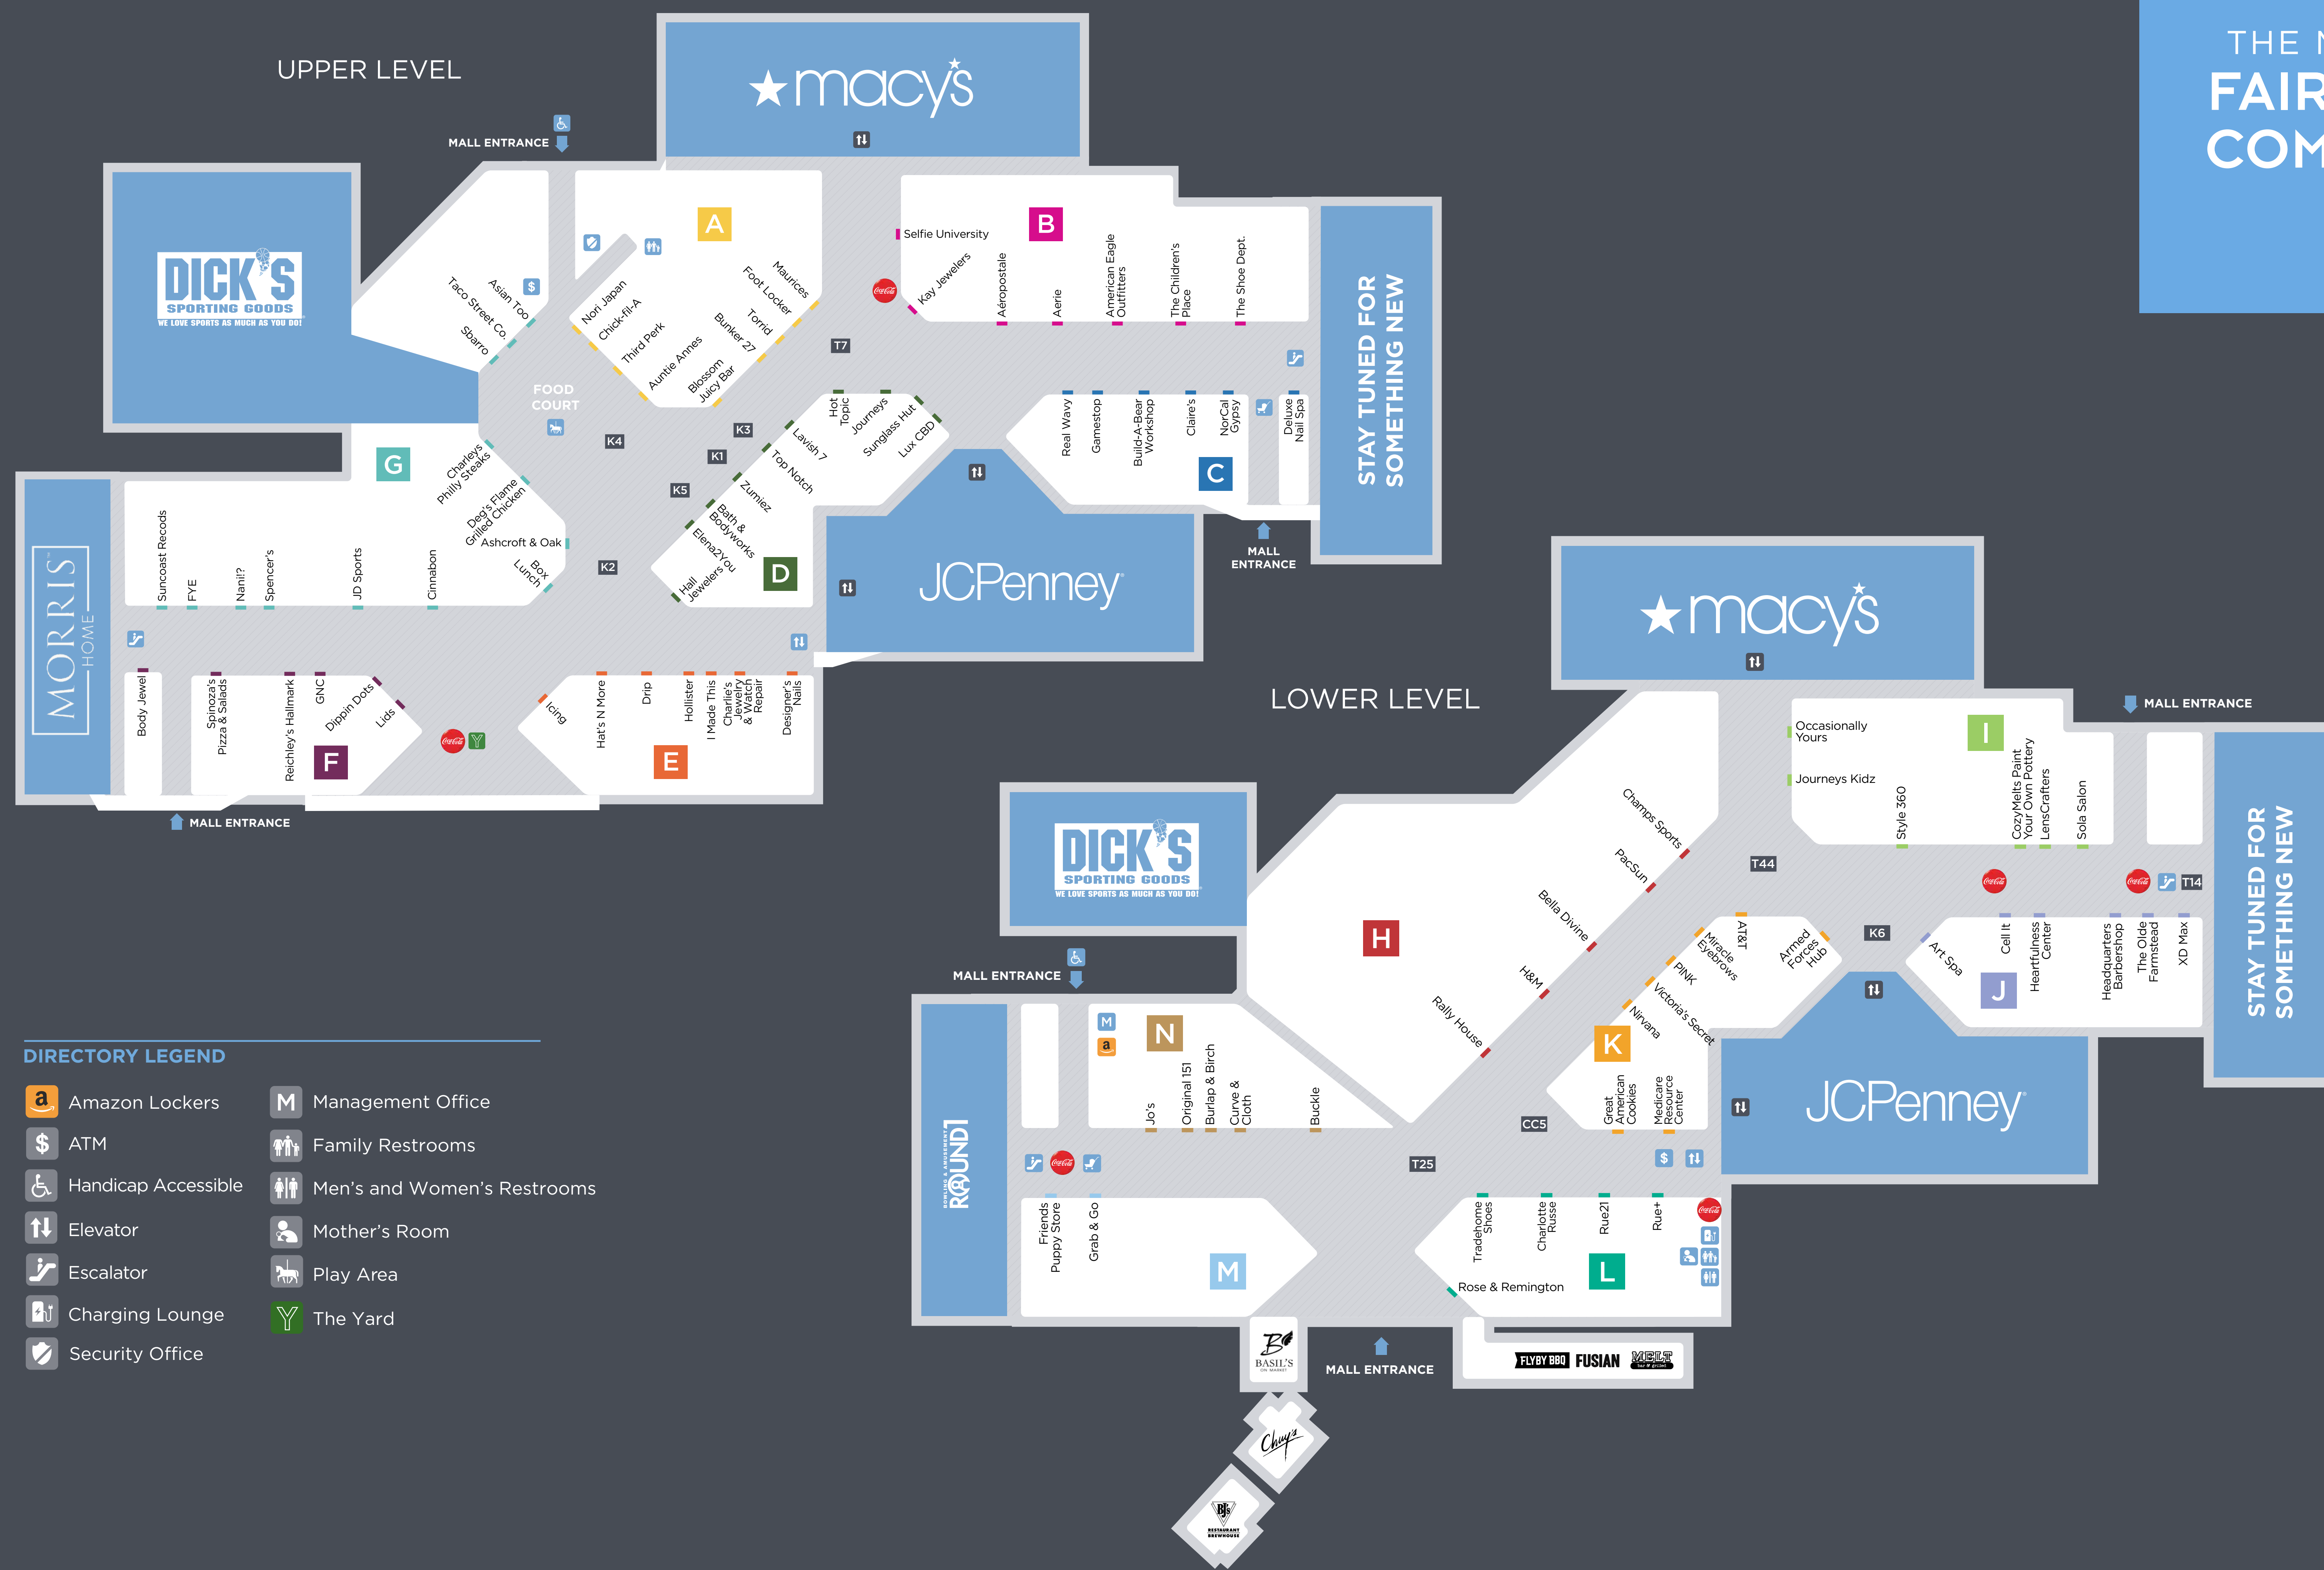

THE MALL AT
FAIRFIELD
COMMONS

DIRECTORY LEGEND

- Amazon Lockers
- ATM
- Handicap Accessible
- Elevator
- Escalator
- Charging Lounge
- Security Office
- Management Office
- Family Restrooms
- Men's and Women's Restrooms
- Mother's Room
- Play Area
- The Yard

The Mall at
Fairfield Commons

DEPARTMENT STORES

- Dick's Sporting Goods
- JCPenney
- Macy's
- Morris Home

WOMEN'S FASHIONS

- Aerie
- Bella Divine
- Charlotte Russe
- Curve & Cloth
- Jo's
- Lavish 7
- Maurices
- NorCal Gypsy
- PINK
- Rose & Remington
- Rue21
- Rue+
- Style 360
- Torrid
- Victoria's Secret

WOMEN'S ACCESSORIES CONT.

- Pandora (Inside Occasionally Yours)
- Piercing Pagoda
- Reichley's Hallmark
- Rose & Remington
- Rue21
- Rue+
- Torrid

WOMEN'S & MEN'S FASHIONS

- Aéropostale
- American Eagle Outfitters
- Box Lunch
- Buckle
- Bunker 27
- H&M
- Hollister
- Hot Topic
- Nirvana
- PacSun
- PacSun
- Real Wavy
- Rue21
- Top Notch
- Zumiez

HOME FURNISHINGS & ACCESSORIES

- Burlap & Birch
- Morris Home Furniture
- The Olde Farmstead
- Reichley's Hallmark
- White Barn (Inside of Bath & Body Works)
- YETI (Inside Dick's Sporting Goods)

PETS

- Friends Puppy Store